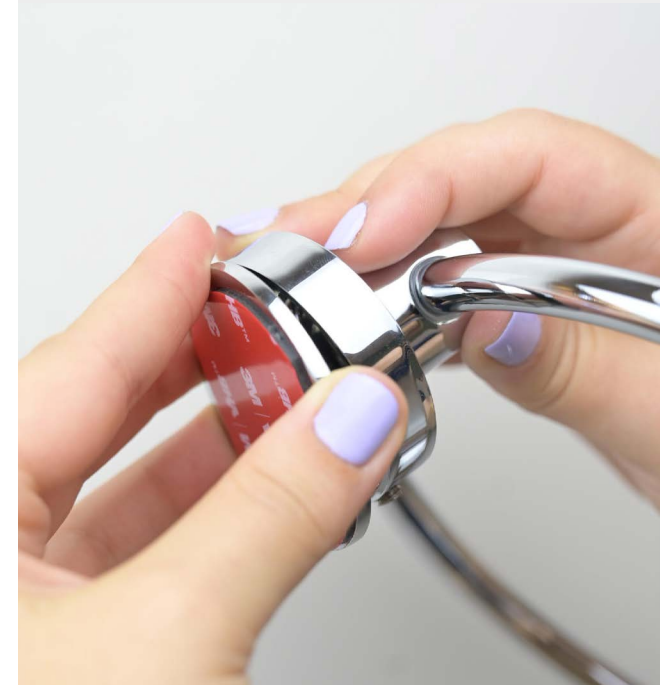

ADHESIVE INSTALLATIONS

ADHESIVE BATHFIX

Adhesive gel
Sonia BathFix

BENEFITS

Easy, fast and comfortable.

Safe: more than 5 kg / 2 lb per back plate.

Removable: accessories can be reused.

Compatible with 70% of our products.

Allows to hide previous holes installation.

No tools required.

Flexibility when positioning the product.

Avoid puncturing pipes risk.

Avoid damaging surfaces.

Ideal for rental residences and projects.

3M ADHESIVE BACKPLATES

3M adhesive backplates
Sonia exclusives

ADHESIVE BATHFIX

**ADHESIVE
BATHFIX**

High strength adhesive gel

6 STEPS INSTALLATION:

1. Remove the back plate.

2. Sand the back plate surface.

3. Spread out Sonia BathFix gel over the back plate.